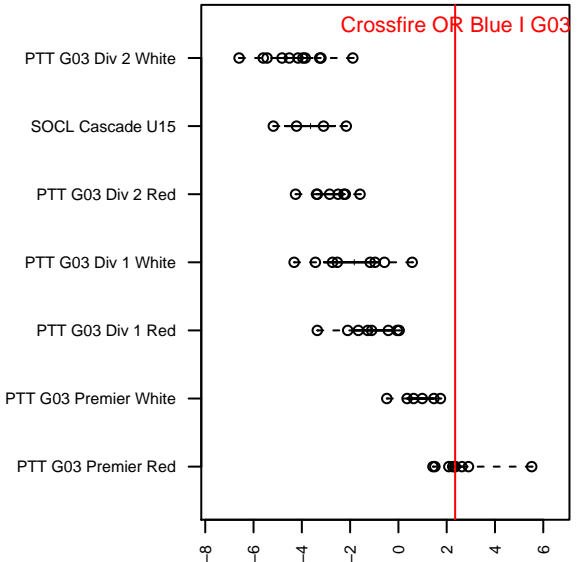

Crossfire OR Blue I G03

Crossfire Oregon
Tigard, OR
G03 total strength=1433
attack=8.06 defense=9.96
fall league = PTT G03 Premier Red
spr league = Spr OYS G03 Premier Red

alt names used:
CROSSFIRE OREGON 03 BLUE (OR)
Crossfire Oregon 03G Blue
CROSSFIRE OREGON BLUE
Crossfire Oregon G03 Blue
Crossfire Oregon 03G Blue
Crossfire Oregon 03G Blue

Venues played:
2016 PCU Summer Classic U14
2016 Oswego Nike Cup Gold U14
2016 Mt Hood Challenge U14 Premier
2016 PTT G03 Premier Red
2016 Spr OYS G03 Premier Red
2016 OYS State Cup G03

Crossfire OR Blue I G03
Dots are actual minus expected GF (blue circles) and GA (red triangles).
Blue line is smoothed change in attack strength. Red is smoothed change in defense strength.

**attack and defense variance (black dot)
relative to other teams
and top 10 in region**

**attack and defense rating
relative to others at age
and all opponents in last 13 months**

Performance relative to 13 month average