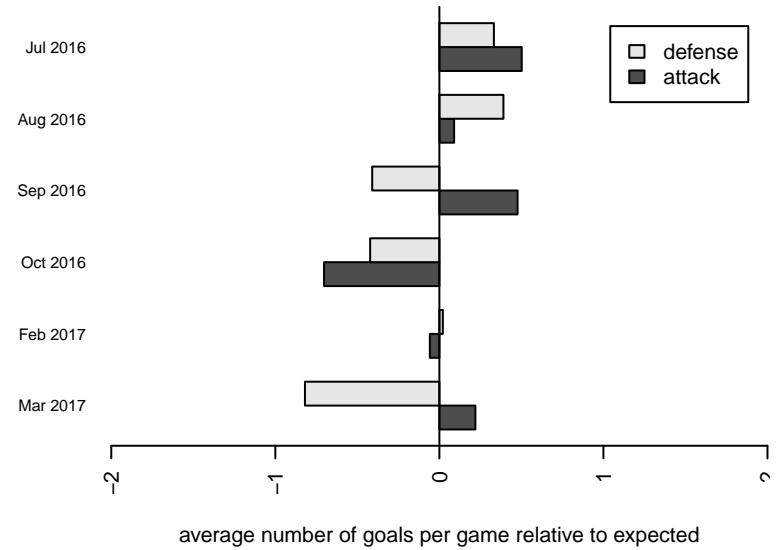

Performance relative to 13 month average